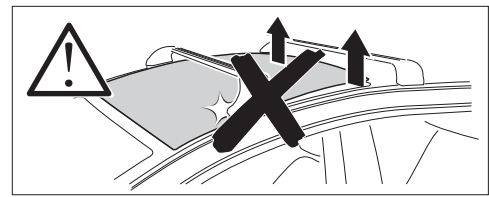

1 KIT

O24 x4 O30 x4 O27 x4 Spare Part 54201 x4

Max: 60 kg / 132 lbs

Max 130 km/h 80 Mph

2 FOOT PACK

THULE
 > Instructions
 x4 x2 x4 x1

4 Nm

80 km/h 50 Mph