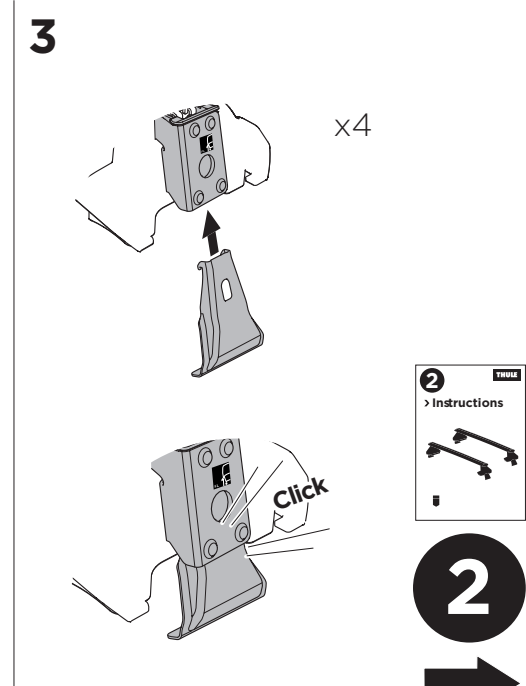

1

Kit 5013

AUDI A3, 5-dr Hatchback, 12-

ISO 11154-E