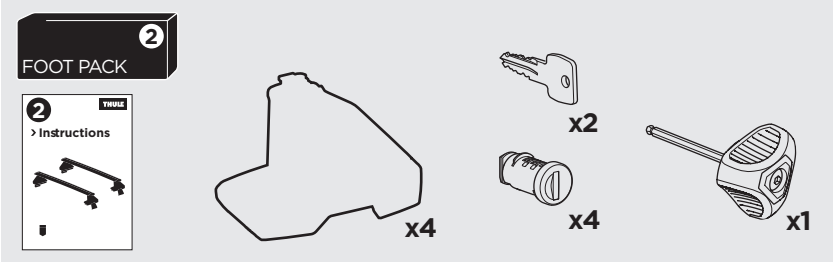

## Kit 5013

AUDI A3, 5-dr Hatchback, 12-

ISO 11154-E

THULE WingBar Evo	THULE WingBar Edge	THULE WingBar	THULE SquareBar	<b>Evo X (scale)</b>	<b>Edge X (scale)</b>
<b>AUDI A3, 5-dr Hatchback, 12-</b>				<b>38,5</b>	<b>B</b>
THULE ProBar	THULE SlideBar				<b>X (mm/inch)</b>
<b>AUDI A3, 5-dr Hatchback, 12-</b>				<b>1036 mm / 40 3/4"</b>	

THULE WingBar Evo	THULE WingBar Edge	THULE WingBar	THULE SquareBar	<b>Evo Y (scale)</b>	<b>Edge Y (scale)</b>
<b>AUDI A3, 5-dr Hatchback, 12-</b>				<b>33</b>	<b>M</b>
THULE ProBar	THULE SlideBar				<b>Y (mm/inch)</b>
<b>AUDI A3, 5-dr Hatchback, 12-</b>				<b>981 mm / 38 5/8"</b>	

	<b>W (mm/inch)</b>	<b>Z (mm/inch)</b>
<b>AUDI A3, 5-dr Hatchback, 12-</b>	<b>720 mm / 28 3/8"</b>	<b>250 mm / 9 7/8"</b>