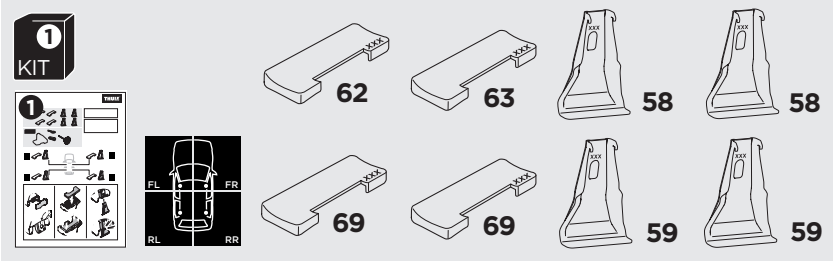

## Kit 5013

AUDI A3, 5-dr Hatchback, 12-

ISO 11154-E

THULE WingBar Evo	THULE WingBar Edge	THULE WingBar	THULE SquareBar	<b>Evo X (scale)</b>	<b>Edge X (scale)</b>
<b>AUDI A3, 5-dr Hatchback, 12-</b>				<b>38,5</b>	<b>B</b>
THULE ProBar	THULE SlideBar				<b>X (mm/inch)</b>
<b>AUDI A3, 5-dr Hatchback, 12-</b>				<b>1036 mm / 40 3/4"</b>	

THULE WingBar Evo	THULE WingBar Edge	THULE WingBar	THULE SquareBar	<b>Evo Y (scale)</b>	<b>Edge Y (scale)</b>
<b>AUDI A3, 5-dr Hatchback, 12-</b>				<b>33</b>	<b>M</b>
THULE ProBar	THULE SlideBar				<b>Y (mm/inch)</b>
<b>AUDI A3, 5-dr Hatchback, 12-</b>				<b>981 mm / 38 5/8"</b>	

	<b>W (mm/inch)</b>	<b>Z (mm/inch)</b>
<b>AUDI A3, 5-dr Hatchback, 12-</b>	<b>720 mm / 28 3/8"</b>	<b>250 mm / 9 7/8"</b>