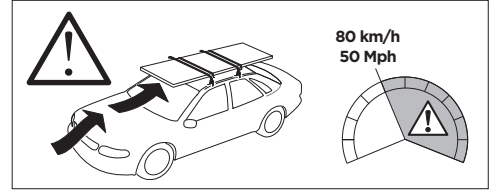

1

Kit 5013

AUDI A3, 5-dr Hatchback, 12-

ISO 11154-E