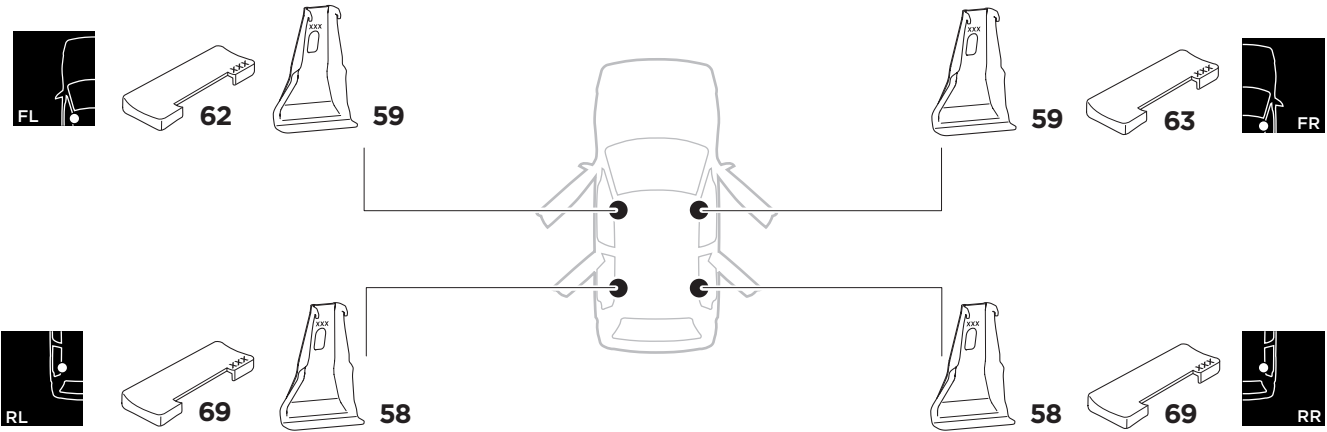

## Kit 5013

AUDI A3, 5-dr Hatchback, 12-

ISO 11154-E

THULE WingBar Evo	THULE WingBar Edge	THULE WingBar	THULE SquareBar	<b>Evo X (scale)</b>	<b>Edge X (scale)</b>
<b>AUDI A3, 5-dr Hatchback, 12-</b>				<b>38,5</b>	<b>B</b>
THULE ProBar	THULE SlideBar				<b>X (mm/inch)</b>
<b>AUDI A3, 5-dr Hatchback, 12-</b>				<b>1036 mm / 40 3/4"</b>	

THULE WingBar Evo	THULE WingBar Edge	THULE WingBar	THULE SquareBar	<b>Evo Y (scale)</b>	<b>Edge Y (scale)</b>
<b>AUDI A3, 5-dr Hatchback, 12-</b>				<b>33</b>	<b>M</b>
THULE ProBar	THULE SlideBar				<b>Y (mm/inch)</b>
<b>AUDI A3, 5-dr Hatchback, 12-</b>				<b>981 mm / 38 5/8"</b>	

	<b>W (mm/inch)</b>	<b>Z (mm/inch)</b>
<b>AUDI A3, 5-dr Hatchback, 12-</b>	<b>720 mm / 28 3/8"</b>	<b>250 mm / 9 7/8"</b>