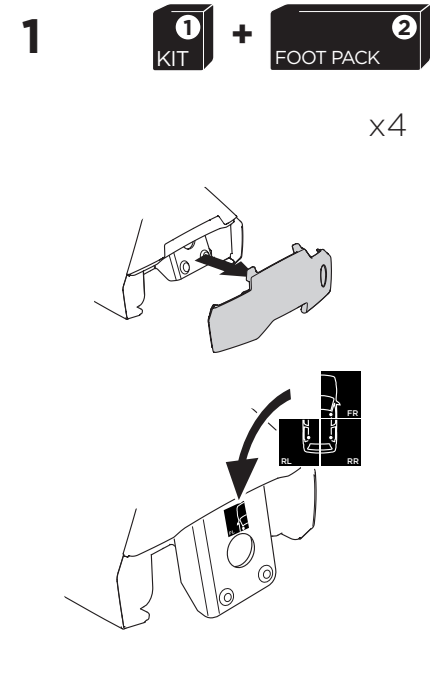

1

Kit 5013

AUDI A3, 5-dr Hatchback, 12-

ISO 11154-E