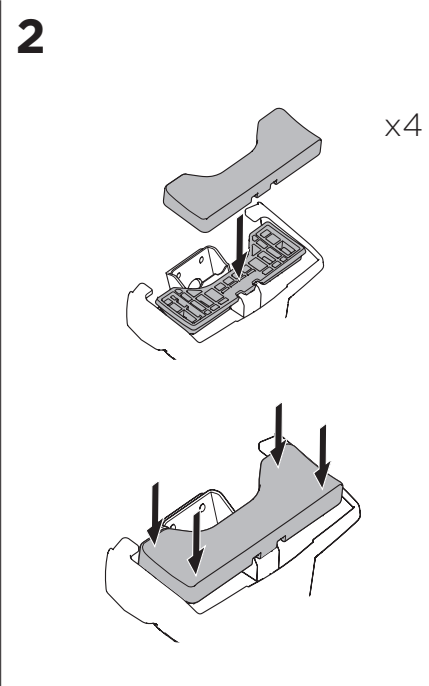

## Kit 5013

AUDI A3, 5-dr Hatchback, 12-

ISO 11154-E

THULE WingBar Evo	THULE WingBar Edge	THULE WingBar	THULE SquareBar	<b>Evo X (scale)</b>	<b>Edge X (scale)</b>
<b>AUDI A3, 5-dr Hatchback, 12-</b>				<b>38,5</b>	<b>B</b>
THULE ProBar	THULE SlideBar				<b>X (mm/inch)</b>
<b>AUDI A3, 5-dr Hatchback, 12-</b>				<b>1036 mm / 40 3/4"</b>	

THULE WingBar Evo	THULE WingBar Edge	THULE WingBar	THULE SquareBar	<b>Evo Y (scale)</b>	<b>Edge Y (scale)</b>
<b>AUDI A3, 5-dr Hatchback, 12-</b>				<b>33</b>	<b>M</b>
THULE ProBar	THULE SlideBar				<b>Y (mm/inch)</b>
<b>AUDI A3, 5-dr Hatchback, 12-</b>				<b>981 mm / 38 5/8"</b>	

	<b>W (mm/inch)</b>	<b>Z (mm/inch)</b>
<b>AUDI A3, 5-dr Hatchback, 12-</b>	<b>720 mm / 28 3/8"</b>	<b>250 mm / 9 7/8"</b>