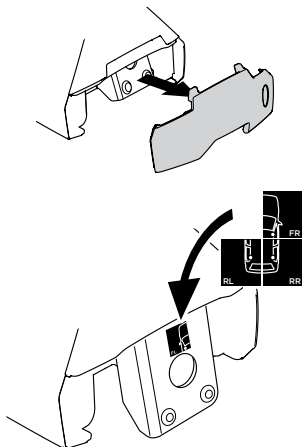

2

x4

3

x4

THULE WingBar Evo	THULE WingBar Edge	THULE WingBar	THULE SquareBar	Evo X (scale)	Edge X (scale)
AUDI A3, 3-dr Hatchback, 03-12				36,5	F
AUDI A3 Sportback, 5-dr Hatchback, 04-12 /*06-15				36,5	F

THULE ProBar	THULE SlideBar			X (mm/inch)	
AUDI A3, 3-dr Hatchback, 03-12				1016 mm / 40 "	
AUDI A3 Sportback, 5-dr Hatchback, 04-12 /*06-15				1016 mm / 40 "	

THULE WingBar Evo	THULE WingBar Edge	THULE WingBar	THULE SquareBar	Evo Y (scale)	Edge Y (scale)
AUDI A3, 3-dr Hatchback, 03-12				32,5	N
AUDI A3 Sportback, 5-dr Hatchback, 04-12 /*06-15				32	O

THULE ProBar	THULE SlideBar			Y (mm/inch)	
AUDI A3, 3-dr Hatchback, 03-12				976 mm / 38 3/8"	
AUDI A3 Sportback, 5-dr Hatchback, 04-12 /*06-15				971 mm / 38 1/4"	

	W (mm/inch)	Z (mm/inch)
AUDI A3, 3-dr Hatchback, 03-12	720 mm / 28 3/8"	260 mm / 10 1/4"
AUDI A3 Sportback, 5-dr Hatchback, 04-12 /*06-15	700 mm / 27 1/2"	260 mm / 10 1/4"