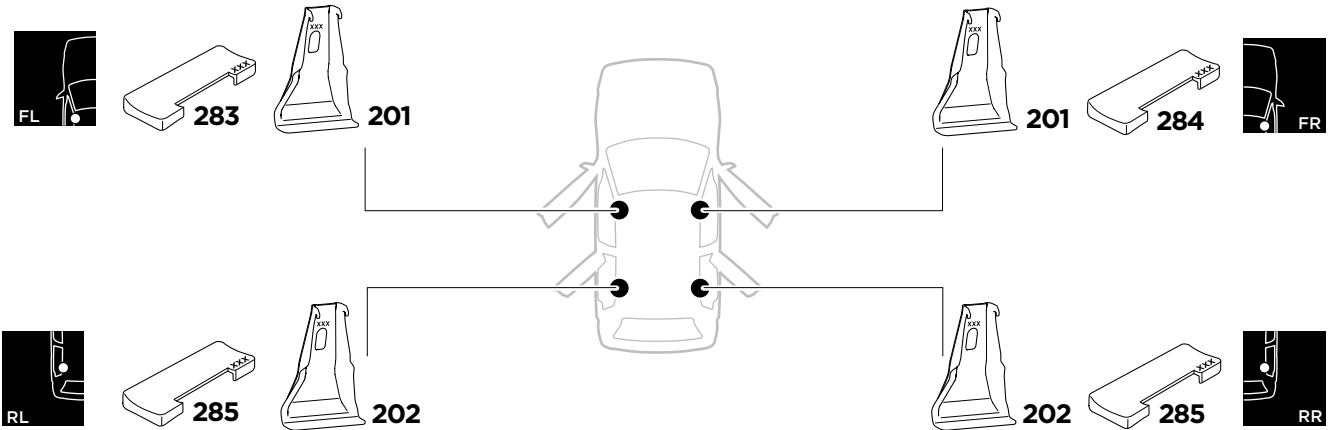

1

Kit 5085

AUDI A3, 3-dr Hatchback, 03-12

AUDI A3 Sportback, 5-dr Hatchback, 04-12 /*06-15

*North America

ISO 11154-E

1 KIT + FOOT PACK 2

x4

2

x4

3

x4

THULE WingBar Evo	THULE WingBar Edge	THULE WingBar	THULE SquareBar	Evo X (scale)	Edge X (scale)
AUDI A3, 3-dr Hatchback, 03-12				36,5	F
AUDI A3 Sportback, 5-dr Hatchback, 04-12 /*06-15				36,5	F

THULE ProBar	THULE SlideBar			X (mm/inch)	
AUDI A3, 3-dr Hatchback, 03-12				1016 mm / 40 "	
AUDI A3 Sportback, 5-dr Hatchback, 04-12 /*06-15				1016 mm / 40 "	

THULE WingBar Evo	THULE WingBar Edge	THULE WingBar	THULE SquareBar	Evo Y (scale)	Edge Y (scale)
AUDI A3, 3-dr Hatchback, 03-12				32,5	N
AUDI A3 Sportback, 5-dr Hatchback, 04-12 /*06-15				32	O

THULE ProBar	THULE SlideBar			Y (mm/inch)	
AUDI A3, 3-dr Hatchback, 03-12				976 mm / 38 3/8"	
AUDI A3 Sportback, 5-dr Hatchback, 04-12 /*06-15				971 mm / 38 1/4"	

	W (mm/inch)	Z (mm/inch)
AUDI A3, 3-dr Hatchback, 03-12	720 mm / 28 3/8"	260 mm / 10 1/4"
AUDI A3 Sportback, 5-dr Hatchback, 04-12 /*06-15	700 mm / 27 1/2"	260 mm / 10 1/4"