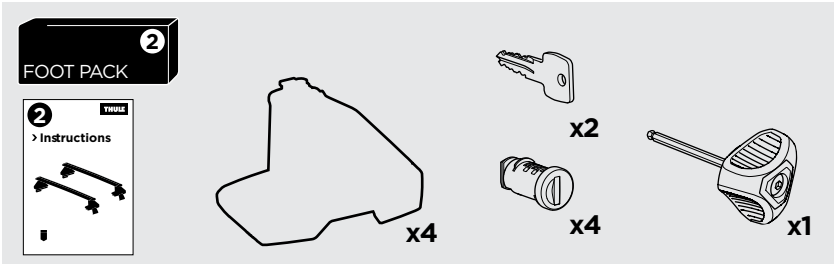

1

Kit 5085

AUDI A3, 3-dr Hatchback, 03-12

AUDI A3 Sportback, 5-dr Hatchback, 04-12 /*06-15

*North America

ISO 11154-E

1 KIT + FOOT PACK 2

x4

2

x4

3

x4

THULE WingBar Evo	THULE WingBar Edge	THULE WingBar	THULE SquareBar	Evo X (scale)	Edge X (scale)
AUDI A3, 3-dr Hatchback, 03-12				36,5	F
AUDI A3 Sportback, 5-dr Hatchback, 04-12 /*06-15				36,5	F