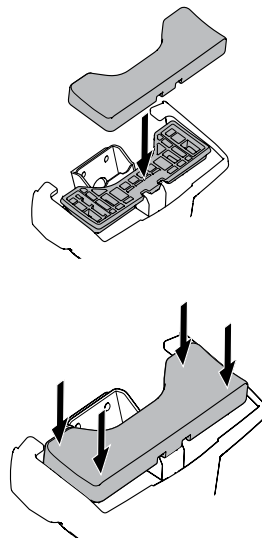

2

x4

3

x4

THULE WingBar Evo	THULE WingBar Edge	THULE WingBar	THULE SquareBar	Evo X (scale)	Edge X (scale)
AUDI A3, 3-dr Hatchback, 03-12				36,5	F
AUDI A3 Sportback, 5-dr Hatchback, 04-12 /*06-15				36,5	F

THULE ProBar	THULE SlideBar			X (mm/inch)	
AUDI A3, 3-dr Hatchback, 03-12				1016 mm / 40 "	
AUDI A3 Sportback, 5-dr Hatchback, 04-12 /*06-15				1016 mm / 40 "	

THULE WingBar Evo	THULE WingBar Edge	THULE WingBar	THULE SquareBar	Evo Y (scale)	Edge Y (scale)
AUDI A3, 3-dr Hatchback, 03-12				32,5	N
AUDI A3 Sportback, 5-dr Hatchback, 04-12 /*06-15				32	O