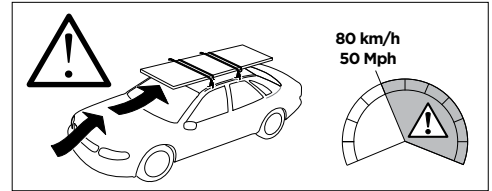

1

Kit 5085

AUDI A3, 3-dr Hatchback, 03-12

AUDI A3 Sportback, 5-dr Hatchback, 04-12 /*06-15

*North America

ISO 11154-E