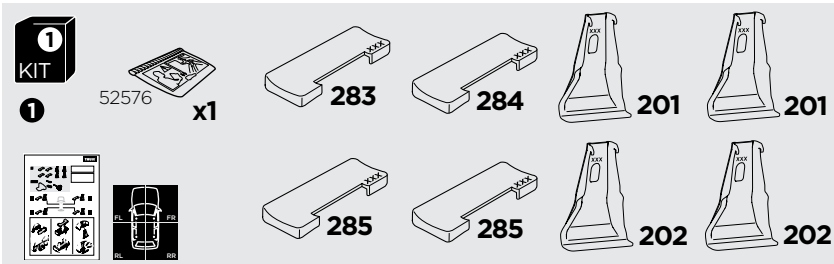

1

Kit 5085

AUDI A3, 3-dr Hatchback, 03-12

AUDI A3 Sportback, 5-dr Hatchback, 04-12 /*06-15

*North America

ISO 11154-E

1 KIT + FOOT PACK 2

x4

2

x4

3

x4

THULE WingBar Evo	THULE WingBar Edge	THULE WingBar	THULE SquareBar	Evo X (scale)	Edge X (scale)
AUDI A3, 3-dr Hatchback, 03-12				36,5	F
AUDI A3 Sportback, 5-dr Hatchback, 04-12 /*06-15				36,5	F