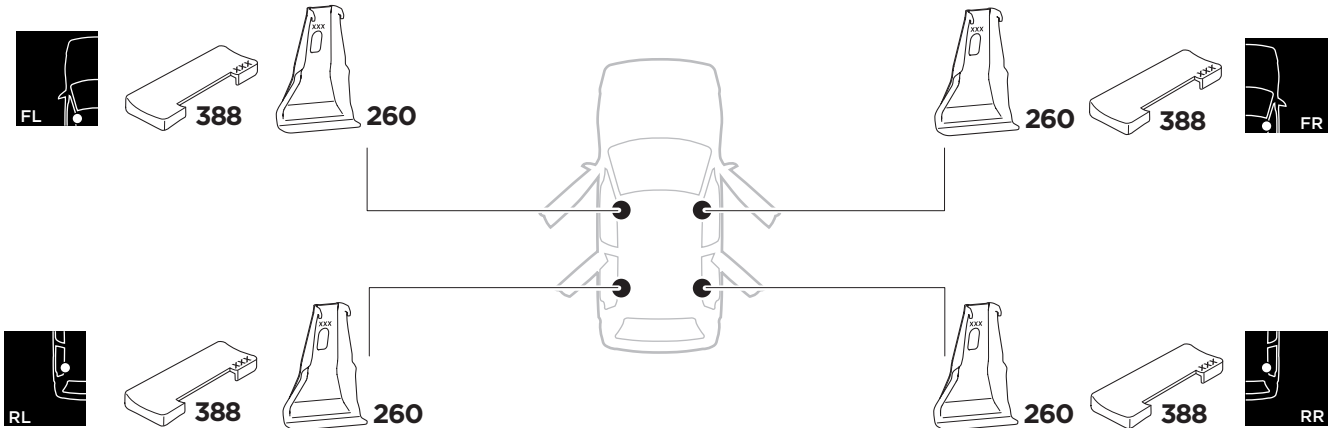

1

Kit 5123

LAND ROVER Freelander 2, 5-dr SUV, 07-14

ISO 11154-E

1 KIT + FOOT PACK 2

2

3

THULE WingBar Evo	THULE WingBar Edge	THULE WingBar	THULE SquareBar	Evo X (scale)	Edge X (scale)
LAND ROVER Freelander 2, 5-dr SUV, 07-14				46	E

THULE ProBar	THULE SlideBar	X (mm/inch)		
LAND ROVER Freelander 2, 5-dr SUV, 07-14		1111 mm / 43 3/4"		

THULE WingBar Evo	THULE WingBar Edge	THULE WingBar	THULE SquareBar	Evo Y (scale)	Edge Y (scale)
LAND ROVER Freelander 2, 5-dr SUV, 07-14				44	I

THULE ProBar	THULE SlideBar	Y (mm/inch)		
LAND ROVER Freelander 2, 5-dr SUV, 07-14		1091 mm / 43"		

	W (mm/inch)	Z (mm/inch)
LAND ROVER Freelander 2, 5-dr SUV, 07-14	700 mm / 27 1/2"	310 mm / 12 1/4"