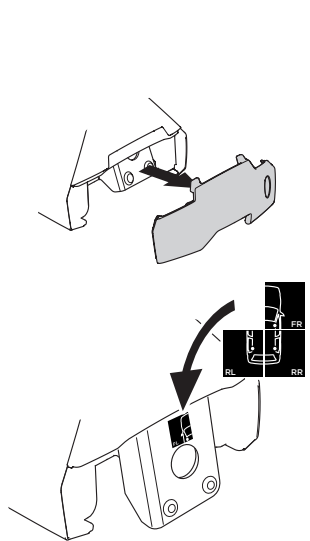

1

Kit 5123

LAND ROVER Freelander 2, 5-dr SUV, 07-14

ISO 11154-E

1 KIT + FOOT PACK 2

2

3

THULE WingBar Evo	THULE WingBar Edge	THULE WingBar	THULE SquareBar	Evo X (scale)	Edge X (scale)
LAND ROVER Freelander 2, 5-dr SUV, 07-14				46	E

THULE ProBar	THULE SlideBar	X (mm/inch)		
LAND ROVER Freelander 2, 5-dr SUV, 07-14		1111 mm / 43 3/4"		

THULE WingBar Evo	THULE WingBar Edge	THULE WingBar	THULE SquareBar	Evo Y (scale)	Edge Y (scale)
LAND ROVER Freelander 2, 5-dr SUV, 07-14				44	I

THULE ProBar	THULE SlideBar	Y (mm/inch)		
LAND ROVER Freelander 2, 5-dr SUV, 07-14		1091 mm / 43"		

	W (mm/inch)	Z (mm/inch)
LAND ROVER Freelander 2, 5-dr SUV, 07-14	700 mm / 27 1/2"	310 mm / 12 1/4"