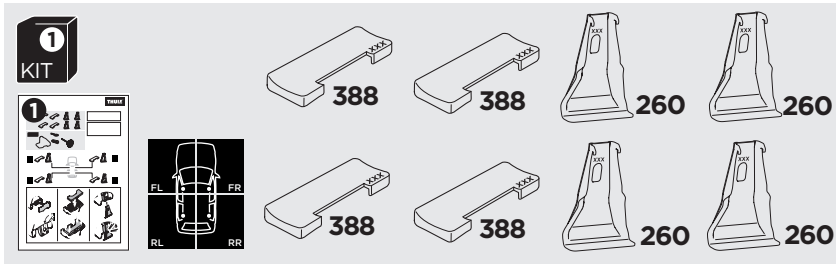

1

Kit 5123

LAND ROVER Freelander 2, 5-dr SUV, 07-14

ISO 11154-E

1 KIT + FOOT PACK 2

2

3

THULE WingBar Evo	THULE WingBar Edge	THULE WingBar	THULE SquareBar	Evo X (scale)	Edge X (scale)
LAND ROVER Freelander 2, 5-dr SUV, 07-14				46	E

THULE ProBar	THULE SlideBar	X (mm/inch)		
LAND ROVER Freelander 2, 5-dr SUV, 07-14		1111 mm / 43 3/4"		

THULE WingBar Evo	THULE WingBar Edge	THULE WingBar	THULE SquareBar	Evo Y (scale)	Edge Y (scale)
LAND ROVER Freelander 2, 5-dr SUV, 07-14				44	I

THULE ProBar	THULE SlideBar	Y (mm/inch)		
LAND ROVER Freelander 2, 5-dr SUV, 07-14		1091 mm / 43"		

	W (mm/inch)	Z (mm/inch)
LAND ROVER Freelander 2, 5-dr SUV, 07-14	700 mm / 27 1/2"	310 mm / 12 1/4"