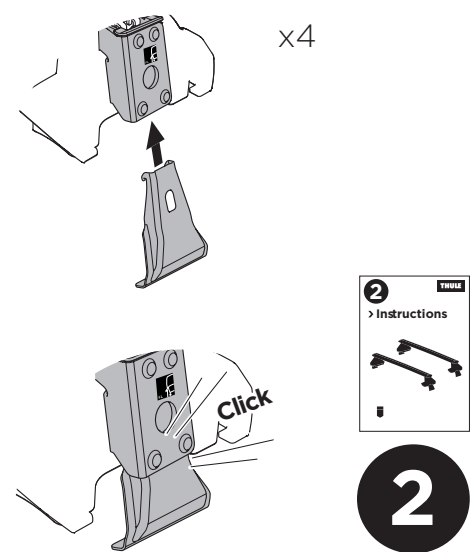

1

Kit 5123

LAND ROVER Freelander 2, 5-dr SUV, 07-14

ISO 11154-E

1 KIT + FOOT PACK 2

2

3

THULE WingBar Evo	THULE WingBar Edge	THULE WingBar	THULE SquareBar	Evo X (scale)	Edge X (scale)
LAND ROVER Freelander 2, 5-dr SUV, 07-14				46	E

THULE ProBar	THULE SlideBar	X (mm/inch)		
LAND ROVER Freelander 2, 5-dr SUV, 07-14		1111 mm / 43 3/4"		

THULE WingBar Evo	THULE WingBar Edge	THULE WingBar	THULE SquareBar	Evo Y (scale)	Edge Y (scale)
LAND ROVER Freelander 2, 5-dr SUV, 07-14				44	I

THULE ProBar	THULE SlideBar	Y (mm/inch)		
LAND ROVER Freelander 2, 5-dr SUV, 07-14		1091 mm / 43"		

	W (mm/inch)	Z (mm/inch)
LAND ROVER Freelander 2, 5-dr SUV, 07-14	700 mm / 27 1/2"	310 mm / 12 1/4"