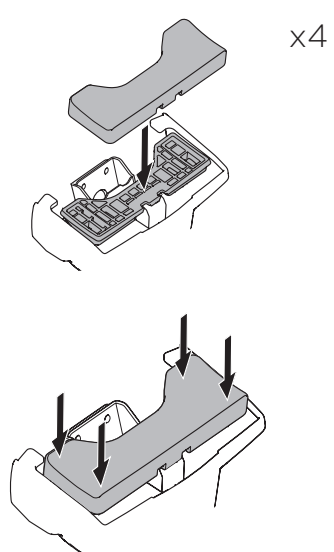

1

Kit 5123

LAND ROVER Freelander 2, 5-dr SUV, 07-14

ISO 11154-E

1 KIT + FOOT PACK 2

2

3

THULE WingBar Evo	THULE WingBar Edge	THULE WingBar	THULE SquareBar	Evo X (scale)	Edge X (scale)
LAND ROVER Freelander 2, 5-dr SUV, 07-14				46	E

THULE ProBar	THULE SlideBar	X (mm/inch)		
LAND ROVER Freelander 2, 5-dr SUV, 07-14		1111 mm / 43 3/4"		

THULE WingBar Evo	THULE WingBar Edge	THULE WingBar	THULE SquareBar	Evo Y (scale)	Edge Y (scale)
LAND ROVER Freelander 2, 5-dr SUV, 07-14				44	I

THULE ProBar	THULE SlideBar	Y (mm/inch)		
LAND ROVER Freelander 2, 5-dr SUV, 07-14		1091 mm / 43"		

	W (mm/inch)	Z (mm/inch)
LAND ROVER Freelander 2, 5-dr SUV, 07-14	700 mm / 27 1/2"	310 mm / 12 1/4"