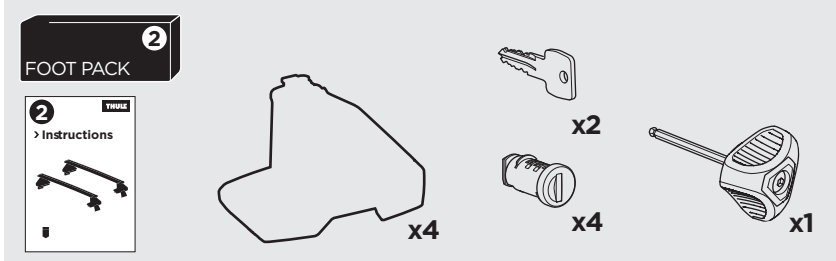

1

Kit 5123

LAND ROVER Freelander 2, 5-dr SUV, 07-14

ISO 11154-E

1 KIT + FOOT PACK 2

2

3

THULE WingBar Evo	THULE WingBar Edge	THULE WingBar	THULE SquareBar	Evo X (scale)	Edge X (scale)
LAND ROVER Freelander 2, 5-dr SUV, 07-14				46	E

THULE ProBar	THULE SlideBar	X (mm/inch)		
LAND ROVER Freelander 2, 5-dr SUV, 07-14		1111 mm / 43 3/4"		

THULE WingBar Evo	THULE WingBar Edge	THULE WingBar	THULE SquareBar	Evo Y (scale)	Edge Y (scale)
LAND ROVER Freelander 2, 5-dr SUV, 07-14				44	I

THULE ProBar	THULE SlideBar	Y (mm/inch)		
LAND ROVER Freelander 2, 5-dr SUV, 07-14		1091 mm / 43"		

	W (mm/inch)	Z (mm/inch)
LAND ROVER Freelander 2, 5-dr SUV, 07-14	700 mm / 27 1/2"	310 mm / 12 1/4"