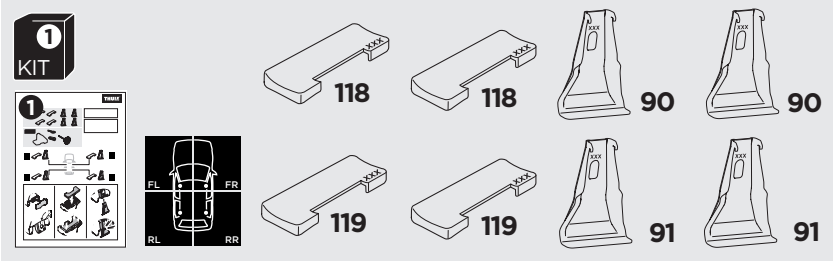

## Kit 5022

SEAT Mii, 3/5-dr Hatchback, 12-  
 SKODA Citigo, 3/5-dr Hatchback, 12-  
 VOLKSWAGEN Up, 3/5-dr Hatchback, 12-

ISO 11154-E

THULE WingBar Evo          THULE WingBar Edge          THULE WingBar          THULE SquareBar	Evo X (scale)	Edge X (scale)
SEAT Mii, 3/5-dr Hatchback, 12-	38,5	B
SKODA Citigo, 3/5-dr Hatchback, 12-	38,5	B
VOLKSWAGEN Up, 3/5-dr Hatchback, 12-	38,5	B

THULE ProBar          THULE SlideBar	X (mm/inch)
SEAT Mii, 3/5-dr Hatchback, 12-	1036 mm / 40 <sup>3</sup> / <sub>4</sub> "
SKODA Citigo, 3/5-dr Hatchback, 12-	1036 mm / 40 <sup>3</sup> / <sub>4</sub> "
VOLKSWAGEN Up, 3/5-dr Hatchback, 12-	1036 mm / 40 <sup>3</sup> / <sub>4</sub> "