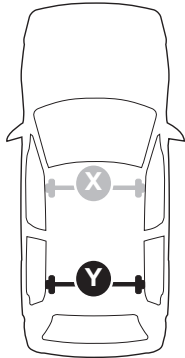

## Kit 5022

SEAT Mii, 3/5-dr Hatchback, 12-  
 SKODA Citigo, 3/5-dr Hatchback, 12-  
 VOLKSWAGEN Up, 3/5-dr Hatchback, 12-

ISO 11154-E

THULE WingBar Evo          THULE WingBar Edge          THULE WingBar          THULE SquareBar	Evo X (scale)	Edge X (scale)
SEAT Mii, 3/5-dr Hatchback, 12-	38,5	B
SKODA Citigo, 3/5-dr Hatchback, 12-	38,5	B
VOLKSWAGEN Up, 3/5-dr Hatchback, 12-	38,5	B

THULE ProBar          THULE SlideBar	X (mm/inch)
SEAT Mii, 3/5-dr Hatchback, 12-	1036 mm / 40 <sup>3</sup> / <sub>4</sub> "
SKODA Citigo, 3/5-dr Hatchback, 12-	1036 mm / 40 <sup>3</sup> / <sub>4</sub> "
VOLKSWAGEN Up, 3/5-dr Hatchback, 12-	1036 mm / 40 <sup>3</sup> / <sub>4</sub> "