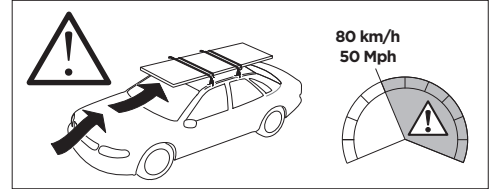

## Kit 5022

SEAT Mii, 3/5-dr Hatchback, 12-  
 SKODA Citigo, 3/5-dr Hatchback, 12-  
 VOLKSWAGEN Up, 3/5-dr Hatchback, 12-

ISO 11154-E

THULE WingBar Evo          THULE WingBar Edge          THULE WingBar          THULE SquareBar	Evo X (scale)	Edge X (scale)
SEAT Mii, 3/5-dr Hatchback, 12-	38,5	B
SKODA Citigo, 3/5-dr Hatchback, 12-	38,5	B
VOLKSWAGEN Up, 3/5-dr Hatchback, 12-	38,5	B