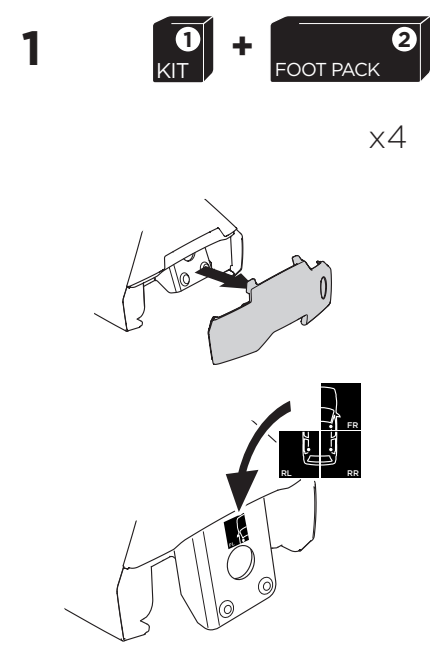

## Kit 5022

SEAT Mii, 3/5-dr Hatchback, 12-  
 SKODA Citigo, 3/5-dr Hatchback, 12-  
 VOLKSWAGEN Up, 3/5-dr Hatchback, 12-

ISO 11154-E

THULE WingBar Evo          THULE WingBar Edge          THULE WingBar          THULE SquareBar	Evo X (scale)	Edge X (scale)
SEAT Mii, 3/5-dr Hatchback, 12-	38,5	B
SKODA Citigo, 3/5-dr Hatchback, 12-	38,5	B
VOLKSWAGEN Up, 3/5-dr Hatchback, 12-	38,5	B