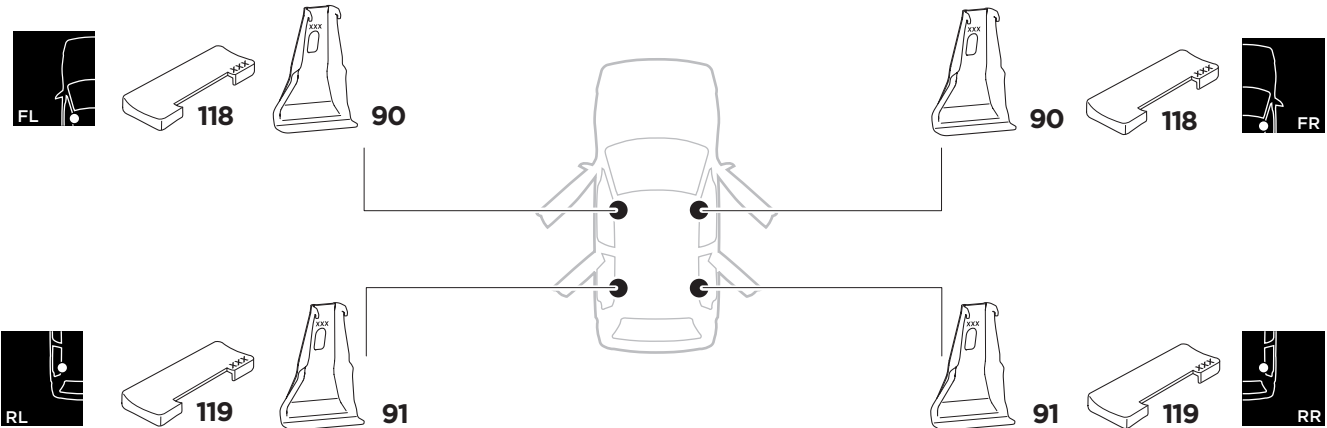

## Kit 5022

SEAT Mii, 3/5-dr Hatchback, 12-  
 SKODA Citigo, 3/5-dr Hatchback, 12-  
 VOLKSWAGEN Up, 3/5-dr Hatchback, 12-

ISO 11154-E

THULE WingBar Evo          THULE WingBar Edge          THULE WingBar          THULE SquareBar	Evo X (scale)	Edge X (scale)
SEAT Mii, 3/5-dr Hatchback, 12-	38,5	B
SKODA Citigo, 3/5-dr Hatchback, 12-	38,5	B
VOLKSWAGEN Up, 3/5-dr Hatchback, 12-	38,5	B

THULE ProBar          THULE SlideBar	X (mm/inch)
SEAT Mii, 3/5-dr Hatchback, 12-	1036 mm / 40 <sup>3</sup> / <sub>4</sub> "
SKODA Citigo, 3/5-dr Hatchback, 12-	1036 mm / 40 <sup>3</sup> / <sub>4</sub> "
VOLKSWAGEN Up, 3/5-dr Hatchback, 12-	1036 mm / 40 <sup>3</sup> / <sub>4</sub> "