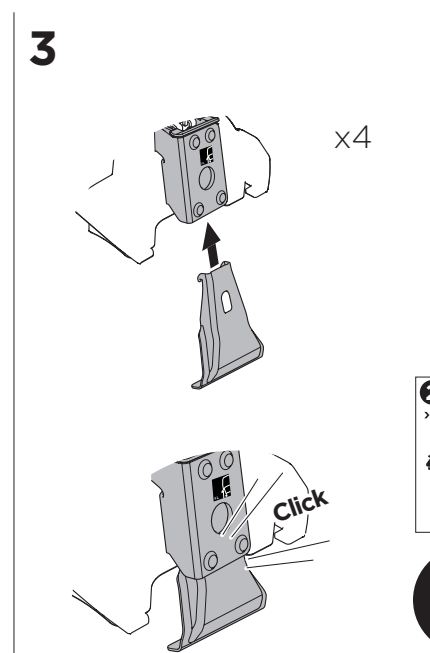

## Kit 5022

SEAT Mii, 3/5-dr Hatchback, 12-  
 SKODA Citigo, 3/5-dr Hatchback, 12-  
 VOLKSWAGEN Up, 3/5-dr Hatchback, 12-

ISO 11154-E

THULE WingBar Evo          THULE WingBar Edge          THULE WingBar          THULE SquareBar	Evo X (scale)	Edge X (scale)
SEAT Mii, 3/5-dr Hatchback, 12-	38,5	B
SKODA Citigo, 3/5-dr Hatchback, 12-	38,5	B
VOLKSWAGEN Up, 3/5-dr Hatchback, 12-	38,5	B