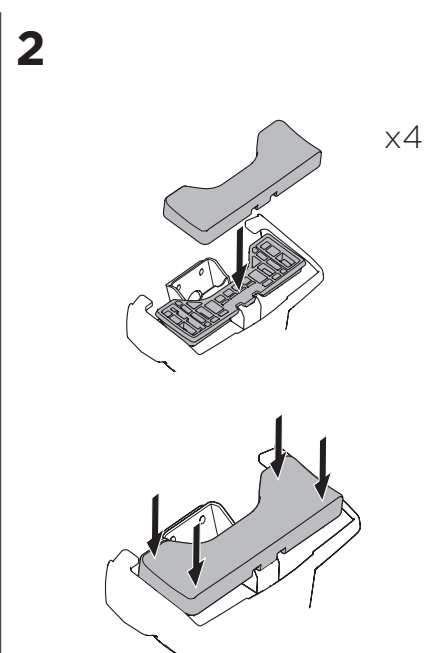

## Kit 5022

SEAT Mii, 3/5-dr Hatchback, 12-  
 SKODA Citigo, 3/5-dr Hatchback, 12-  
 VOLKSWAGEN Up, 3/5-dr Hatchback, 12-

ISO 11154-E

THULE WingBar Evo          THULE WingBar Edge          THULE WingBar          THULE SquareBar	Evo X (scale)	Edge X (scale)
SEAT Mii, 3/5-dr Hatchback, 12-	38,5	B
SKODA Citigo, 3/5-dr Hatchback, 12-	38,5	B
VOLKSWAGEN Up, 3/5-dr Hatchback, 12-	38,5	B