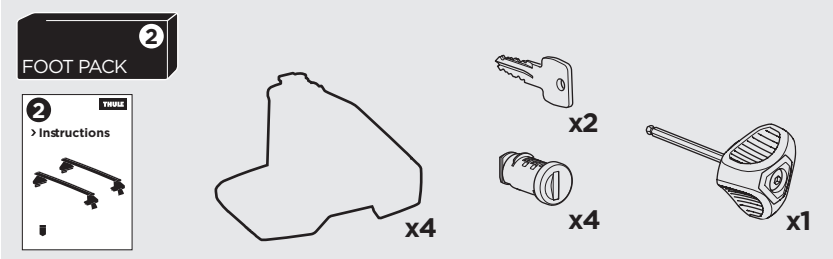

## Kit 5022

SEAT Mii, 3/5-dr Hatchback, 12-  
 SKODA Citigo, 3/5-dr Hatchback, 12-  
 VOLKSWAGEN Up, 3/5-dr Hatchback, 12-

ISO 11154-E

THULE WingBar Evo          THULE WingBar Edge          THULE WingBar          THULE SquareBar	Evo X (scale)	Edge X (scale)
SEAT Mii, 3/5-dr Hatchback, 12-	38,5	B
SKODA Citigo, 3/5-dr Hatchback, 12-	38,5	B
VOLKSWAGEN Up, 3/5-dr Hatchback, 12-	38,5	B

THULE ProBar          THULE SlideBar	X (mm/inch)
SEAT Mii, 3/5-dr Hatchback, 12-	1036 mm / 40 <sup>3</sup> / <sub>4</sub> "
SKODA Citigo, 3/5-dr Hatchback, 12-	1036 mm / 40 <sup>3</sup> / <sub>4</sub> "
VOLKSWAGEN Up, 3/5-dr Hatchback, 12-	1036 mm / 40 <sup>3</sup> / <sub>4</sub> "