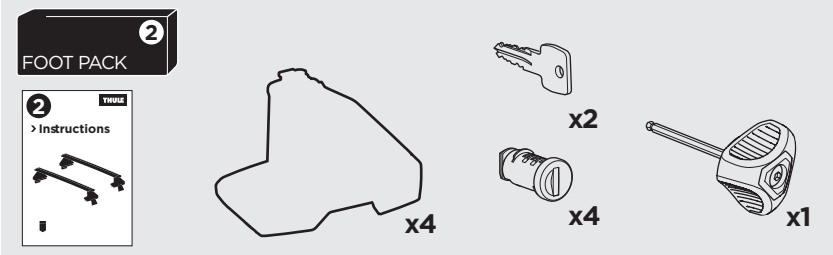

1

Kit 5003

TOYOTA Hilux, 4-dr Double Cab, 16-
TOYOTA Hilux, 4-dr Extra Cab, 16-

ISO 11154-E

THULE WingBar Evo	THULE WingBar Edge	THULE WingBar	THULE SquareBar	Evo X (scale)	Edge X (scale)
TOYOTA Hilux, 4-dr Double Cab, 16-				40	Q
TOYOTA Hilux, 4-dr Extra Cab, 16-				40	Q

THULE ProBar	THULE SlideBar	X (mm/inch)
TOYOTA Hilux, 4-dr Double Cab, 16-		1051 mm / 41 3/8"
TOYOTA Hilux, 4-dr Extra Cab, 16-		1051 mm / 41 3/8"

THULE WingBar Evo	THULE WingBar Edge	THULE WingBar	THULE SquareBar	Evo Y (scale)	Edge Y (scale)
TOYOTA Hilux, 4-dr Double Cab, 16-				40	Q
TOYOTA Hilux, 4-dr Extra Cab, 16-				40	Q

THULE ProBar	THULE SlideBar	Y (mm/inch)
TOYOTA Hilux, 4-dr Double Cab, 16-		1051 mm / 41 3/8"
TOYOTA Hilux, 4-dr Extra Cab, 16-		1051 mm / 41 3/8"

	W (mm/inch)	Z (mm/inch)
TOYOTA Hilux, 4-dr Double Cab, 16-	750 mm / 29 1/2"	300 mm / 11 3/4"
TOYOTA Hilux, 4-dr Extra Cab, 16-	700 mm / 27 1/2"	300 mm / 11 3/4"