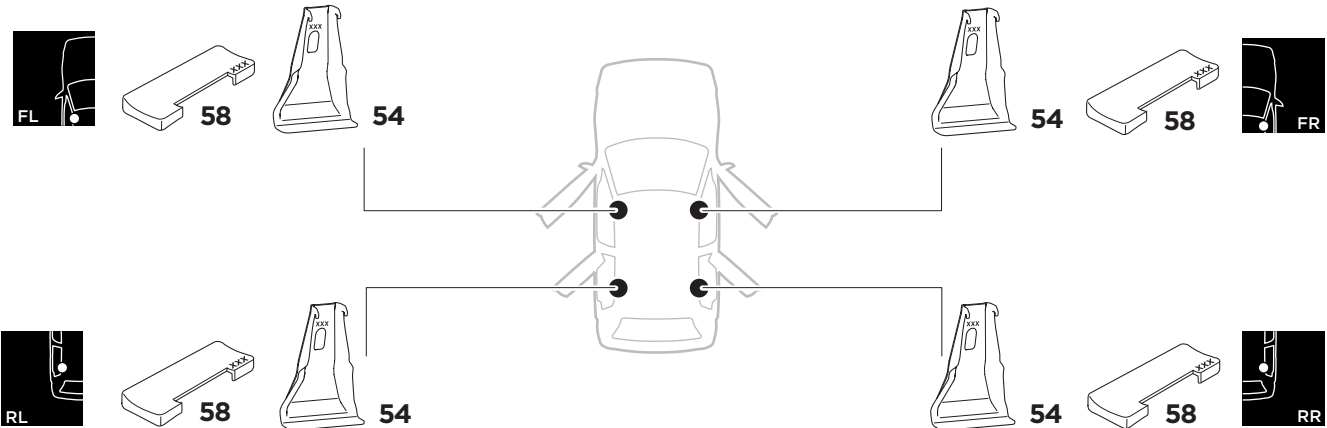

1

Kit 5003

TOYOTA Hilux, 4-dr Double Cab, 16-
TOYOTA Hilux, 4-dr Extra Cab, 16-

ISO 11154-E

THULE WingBar Evo	THULE WingBar Edge	THULE WingBar	THULE SquareBar	Evo X (scale)	Edge X (scale)
TOYOTA Hilux, 4-dr Double Cab, 16-				40	Q
TOYOTA Hilux, 4-dr Extra Cab, 16-				40	Q

THULE ProBar	THULE SlideBar	X (mm/inch)
TOYOTA Hilux, 4-dr Double Cab, 16-		1051 mm / 41 3/8"
TOYOTA Hilux, 4-dr Extra Cab, 16-		1051 mm / 41 3/8"

THULE WingBar Evo	THULE WingBar Edge	THULE WingBar	THULE SquareBar	Evo Y (scale)	Edge Y (scale)
TOYOTA Hilux, 4-dr Double Cab, 16-				40	Q
TOYOTA Hilux, 4-dr Extra Cab, 16-				40	Q

THULE ProBar	THULE SlideBar	Y (mm/inch)
TOYOTA Hilux, 4-dr Double Cab, 16-		1051 mm / 41 3/8"
TOYOTA Hilux, 4-dr Extra Cab, 16-		1051 mm / 41 3/8"

	W (mm/inch)	Z (mm/inch)
TOYOTA Hilux, 4-dr Double Cab, 16-	750 mm / 29 1/2"	300 mm / 11 3/4"
TOYOTA Hilux, 4-dr Extra Cab, 16-	700 mm / 27 1/2"	300 mm / 11 3/4"