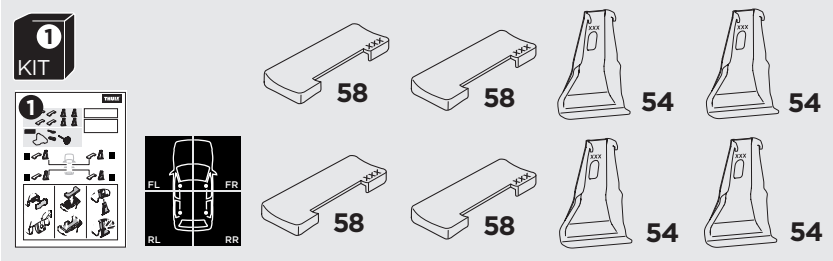

1

Kit 5003

TOYOTA Hilux, 4-dr Double Cab, 16-
TOYOTA Hilux, 4-dr Extra Cab, 16-

ISO 11154-E

THULE WingBar Evo	THULE WingBar Edge	THULE WingBar	THULE SquareBar	Evo X (scale)	Edge X (scale)
TOYOTA Hilux, 4-dr Double Cab, 16-				40	Q
TOYOTA Hilux, 4-dr Extra Cab, 16-				40	Q

THULE ProBar	THULE SlideBar	X (mm/inch)
TOYOTA Hilux, 4-dr Double Cab, 16-		1051 mm / 41 3/8"
TOYOTA Hilux, 4-dr Extra Cab, 16-		1051 mm / 41 3/8"

THULE WingBar Evo	THULE WingBar Edge	THULE WingBar	THULE SquareBar	Evo Y (scale)	Edge Y (scale)
TOYOTA Hilux, 4-dr Double Cab, 16-				40	Q
TOYOTA Hilux, 4-dr Extra Cab, 16-				40	Q

THULE ProBar	THULE SlideBar	Y (mm/inch)
TOYOTA Hilux, 4-dr Double Cab, 16-		1051 mm / 41 3/8"
TOYOTA Hilux, 4-dr Extra Cab, 16-		1051 mm / 41 3/8"

	W (mm/inch)	Z (mm/inch)
TOYOTA Hilux, 4-dr Double Cab, 16-	750 mm / 29 1/2"	300 mm / 11 3/4"
TOYOTA Hilux, 4-dr Extra Cab, 16-	700 mm / 27 1/2"	300 mm / 11 3/4"