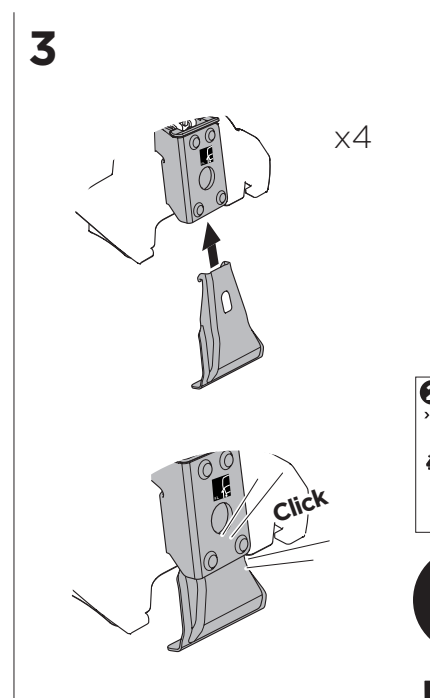

1

Kit 5003

TOYOTA Hilux, 4-dr Double Cab, 16-
TOYOTA Hilux, 4-dr Extra Cab, 16-

ISO 11154-E

THULE WingBar Evo	THULE WingBar Edge	THULE WingBar	THULE SquareBar	Evo X (scale)	Edge X (scale)
TOYOTA Hilux, 4-dr Double Cab, 16-				40	Q
TOYOTA Hilux, 4-dr Extra Cab, 16-				40	Q

THULE ProBar	THULE SlideBar	X (mm/inch)
TOYOTA Hilux, 4-dr Double Cab, 16-		1051 mm / 41 3/8"
TOYOTA Hilux, 4-dr Extra Cab, 16-		1051 mm / 41 3/8"

THULE WingBar Evo	THULE WingBar Edge	THULE WingBar	THULE SquareBar	Evo Y (scale)	Edge Y (scale)
TOYOTA Hilux, 4-dr Double Cab, 16-				40	Q
TOYOTA Hilux, 4-dr Extra Cab, 16-				40	Q

THULE ProBar	THULE SlideBar	Y (mm/inch)
TOYOTA Hilux, 4-dr Double Cab, 16-		1051 mm / 41 3/8"
TOYOTA Hilux, 4-dr Extra Cab, 16-		1051 mm / 41 3/8"

	W (mm/inch)	Z (mm/inch)
TOYOTA Hilux, 4-dr Double Cab, 16-	750 mm / 29 1/2"	300 mm / 11 3/4"
TOYOTA Hilux, 4-dr Extra Cab, 16-	700 mm / 27 1/2"	300 mm / 11 3/4"