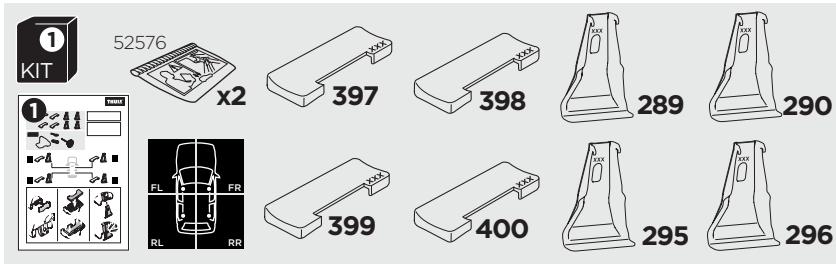

1

Kit 5114

AUDI A5 Sportback, 5-dr Hatchback, 09-16

ISO 11154-E

1 KIT + FOOT PACK **2**

2

3

THULE WingBar Evo	THULE WingBar Edge	THULE WingBar	THULE SquareBar	Evo X (scale)	Edge X (scale)
AUDI A5 Sportback, 5-dr Hatchback, 09-16				42,5	L

THULE ProBar	THULE SlideBar	X (mm/inch)		
AUDI A5 Sportback, 5-dr Hatchback, 09-16		1076 mm / 42 3/8"		

THULE WingBar Evo	THULE WingBar Edge	THULE WingBar	THULE SquareBar	Evo Y (scale)	Edge Y (scale)
AUDI A5 Sportback, 5-dr Hatchback, 09-16				39,5	R

THULE ProBar	THULE SlideBar	Y (mm/inch)		
AUDI A5 Sportback, 5-dr Hatchback, 09-16		1046 mm / 41 1/8"		

	W (mm/inch)	Z (mm/inch)
AUDI A5 Sportback, 5-dr Hatchback, 09-16	710 mm / 28"	125 mm / 4 7/8"

i