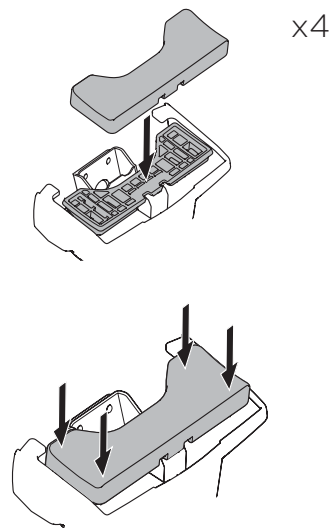

1

Kit 5114

AUDI A5 Sportback, 5-dr Hatchback, 09-16

ISO 11154-E

1 KIT + FOOT PACK **2**

2

3

THULE WingBar Evo	THULE WingBar Edge	THULE WingBar	THULE SquareBar	Evo X (scale)	Edge X (scale)
AUDI A5 Sportback, 5-dr Hatchback, 09-16				42,5	L

THULE ProBar	THULE SlideBar	X (mm/inch)		
AUDI A5 Sportback, 5-dr Hatchback, 09-16		1076 mm / 42 3/8"		

THULE WingBar Evo	THULE WingBar Edge	THULE WingBar	THULE SquareBar	Evo Y (scale)	Edge Y (scale)
AUDI A5 Sportback, 5-dr Hatchback, 09-16				39,5	R

THULE ProBar	THULE SlideBar	Y (mm/inch)		
AUDI A5 Sportback, 5-dr Hatchback, 09-16		1046 mm / 41 1/8"		

	W (mm/inch)	Z (mm/inch)
AUDI A5 Sportback, 5-dr Hatchback, 09-16	710 mm / 28"	125 mm / 4 7/8"

i