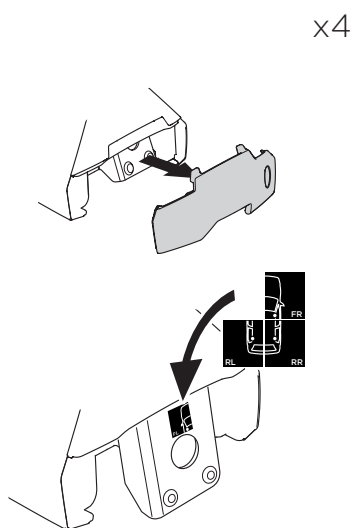

1

Kit 5114

AUDI A5 Sportback, 5-dr Hatchback, 09-16

ISO 11154-E

1 KIT + FOOT PACK **2**

2

3

THULE WingBar Evo	THULE WingBar Edge	THULE WingBar	THULE SquareBar	Evo X (scale)	Edge X (scale)
AUDI A5 Sportback, 5-dr Hatchback, 09-16				42,5	L

THULE ProBar	THULE SlideBar	X (mm/inch)		
AUDI A5 Sportback, 5-dr Hatchback, 09-16		1076 mm / 42 3/8"		

THULE WingBar Evo	THULE WingBar Edge	THULE WingBar	THULE SquareBar	Evo Y (scale)	Edge Y (scale)
AUDI A5 Sportback, 5-dr Hatchback, 09-16				39,5	R

THULE ProBar	THULE SlideBar	Y (mm/inch)		
AUDI A5 Sportback, 5-dr Hatchback, 09-16		1046 mm / 41 1/8"		

	W (mm/inch)	Z (mm/inch)
AUDI A5 Sportback, 5-dr Hatchback, 09-16	710 mm / 28"	125 mm / 4 7/8"

i