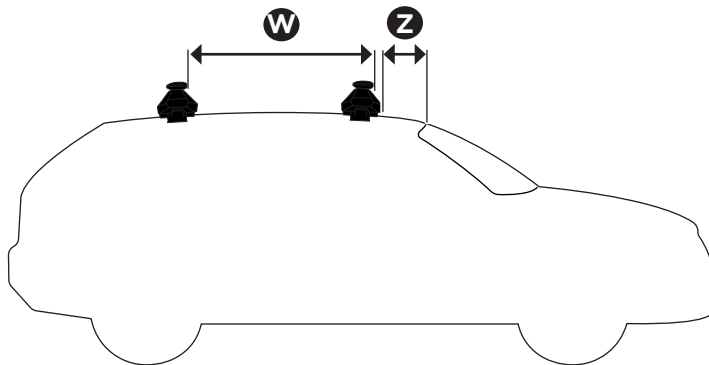

1

Kit 5114

AUDI A5 Sportback, 5-dr Hatchback, 09-16

ISO 11154-E

1 KIT + FOOT PACK **2**

2

3

THULE WingBar Evo	THULE WingBar Edge	THULE WingBar	THULE SquareBar	Evo X (scale)	Edge X (scale)
AUDI A5 Sportback, 5-dr Hatchback, 09-16				42,5	L

THULE ProBar	THULE SlideBar	X (mm/inch)		
AUDI A5 Sportback, 5-dr Hatchback, 09-16		1076 mm / 42 3/8"		

THULE WingBar Evo	THULE WingBar Edge	THULE WingBar	THULE SquareBar	Evo Y (scale)	Edge Y (scale)
AUDI A5 Sportback, 5-dr Hatchback, 09-16				39,5	R

THULE ProBar	THULE SlideBar	Y (mm/inch)		
AUDI A5 Sportback, 5-dr Hatchback, 09-16		1046 mm / 41 1/8"		

	W (mm/inch)	Z (mm/inch)
AUDI A5 Sportback, 5-dr Hatchback, 09-16	710 mm / 28"	125 mm / 4 7/8"

i