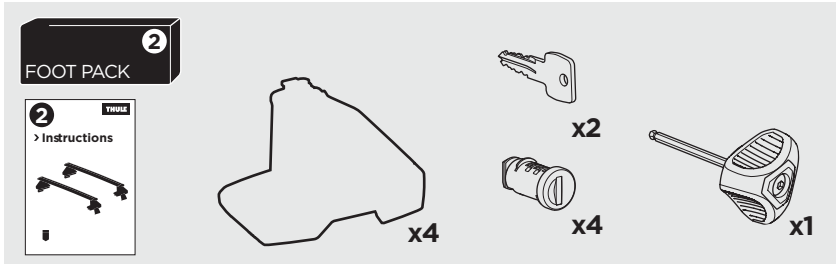

1

Kit 5114

AUDI A5 Sportback, 5-dr Hatchback, 09-16

ISO 11154-E

1 KIT + FOOT PACK **2**

2

3

THULE WingBar Evo	THULE WingBar Edge	THULE WingBar	THULE SquareBar	Evo X (scale)	Edge X (scale)
AUDI A5 Sportback, 5-dr Hatchback, 09-16				42,5	L

THULE ProBar	THULE SlideBar	X (mm/inch)		
AUDI A5 Sportback, 5-dr Hatchback, 09-16		1076 mm / 42 3/8"		

THULE WingBar Evo	THULE WingBar Edge	THULE WingBar	THULE SquareBar	Evo Y (scale)	Edge Y (scale)
AUDI A5 Sportback, 5-dr Hatchback, 09-16				39,5	R

THULE ProBar	THULE SlideBar	Y (mm/inch)		
AUDI A5 Sportback, 5-dr Hatchback, 09-16		1046 mm / 41 1/8"		

	W (mm/inch)	Z (mm/inch)
AUDI A5 Sportback, 5-dr Hatchback, 09-16	710 mm / 28"	125 mm / 4 7/8"

i