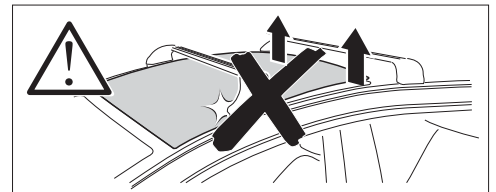

1

Kit 5114

AUDI A5 Sportback, 5-dr Hatchback, 09-16

ISO 11154-E