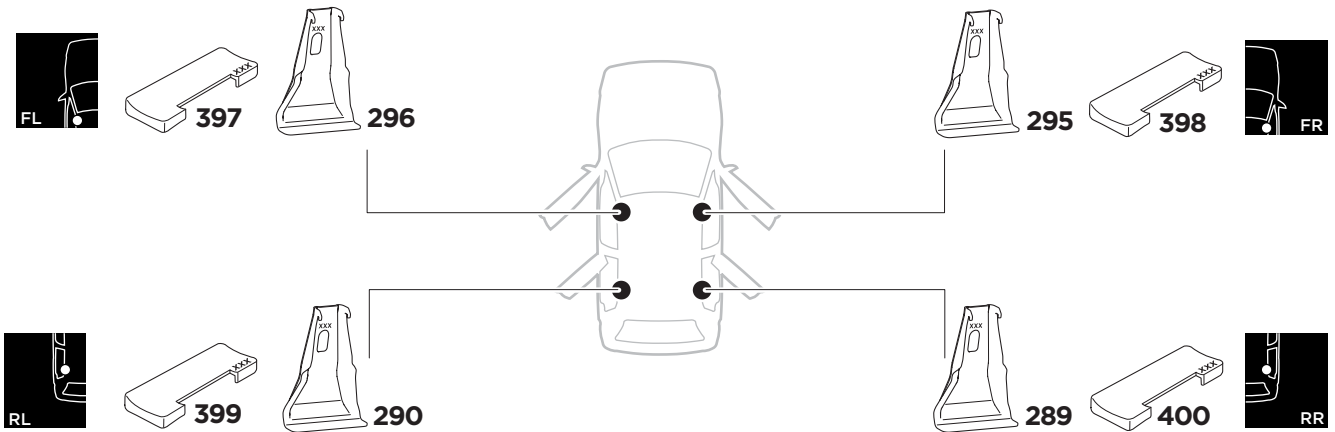

1

Kit 5114

AUDI A5 Sportback, 5-dr Hatchback, 09-16

ISO 11154-E

1 KIT + FOOT PACK **2**

2

3

THULE WingBar Evo	THULE WingBar Edge	THULE WingBar	THULE SquareBar	Evo X (scale)	Edge X (scale)
AUDI A5 Sportback, 5-dr Hatchback, 09-16				42,5	L

THULE ProBar	THULE SlideBar	X (mm/inch)		
AUDI A5 Sportback, 5-dr Hatchback, 09-16		1076 mm / 42 3/8"		

THULE WingBar Evo	THULE WingBar Edge	THULE WingBar	THULE SquareBar	Evo Y (scale)	Edge Y (scale)
AUDI A5 Sportback, 5-dr Hatchback, 09-16				39,5	R

THULE ProBar	THULE SlideBar	Y (mm/inch)		
AUDI A5 Sportback, 5-dr Hatchback, 09-16		1046 mm / 41 1/8"		

	W (mm/inch)	Z (mm/inch)
AUDI A5 Sportback, 5-dr Hatchback, 09-16	710 mm / 28"	125 mm / 4 7/8"

i