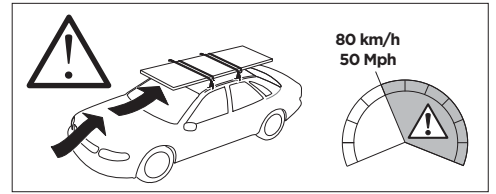

1

Kit 5114

AUDI A5 Sportback, 5-dr Hatchback, 09-16

ISO 11154-E