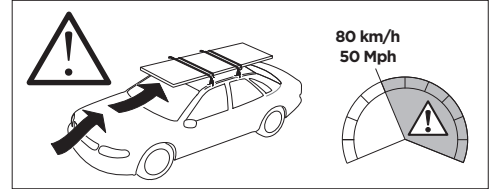

1

Kit 5116

LAND ROVER Range Rover Sport, 5-dr SUV, 04-09, 10-13

ISO 11154-E

THULE WingBar Evo	THULE WingBar Edge	THULE WingBar	THULE SquareBar	Evo X (scale)	Edge X (scale)
LAND ROVER Range Rover Sport, 5-dr SUV, 04-09, 10-13				57	A
THULE ProBar	THULE SlideBar				X (mm/inch)
LAND ROVER Range Rover Sport, 5-dr SUV, 04-09, 10-13				1221 mm / 48 1/8"	

THULE WingBar Evo	THULE WingBar Edge	THULE WingBar	THULE SquareBar	Evo Y (scale)	Edge Y (scale)
LAND ROVER Range Rover Sport, 5-dr SUV, 04-09, 10-13				56,5	B
THULE ProBar	THULE SlideBar				Y (mm/inch)
LAND ROVER Range Rover Sport, 5-dr SUV, 04-09, 10-13				1216 mm / 47 7/8"	

	W (mm/inch)	Z (mm/inch)
LAND ROVER Range Rover Sport, 5-dr SUV, 04-09, 10-13	700 mm / 27 1/2"	320 mm / 12 5/8"