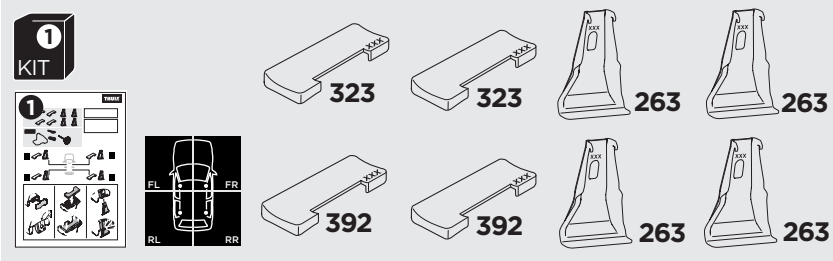

1

Kit 5116

LAND ROVER Range Rover Sport, 5-dr SUV, 04-09, 10-13

ISO 11154-E

THULE WingBar Evo	THULE WingBar Edge	THULE WingBar	THULE SquareBar	Evo X (scale)	Edge X (scale)
LAND ROVER Range Rover Sport, 5-dr SUV, 04-09, 10-13				57	A
THULE ProBar	THULE SlideBar				X (mm/inch)
LAND ROVER Range Rover Sport, 5-dr SUV, 04-09, 10-13				1221 mm / 48 1/8"	

THULE WingBar Evo	THULE WingBar Edge	THULE WingBar	THULE SquareBar	Evo Y (scale)	Edge Y (scale)
LAND ROVER Range Rover Sport, 5-dr SUV, 04-09, 10-13				56,5	B
THULE ProBar	THULE SlideBar				Y (mm/inch)
LAND ROVER Range Rover Sport, 5-dr SUV, 04-09, 10-13				1216 mm / 47 7/8"	

	W (mm/inch)	Z (mm/inch)
LAND ROVER Range Rover Sport, 5-dr SUV, 04-09, 10-13	700 mm / 27 1/2"	320 mm / 12 5/8"