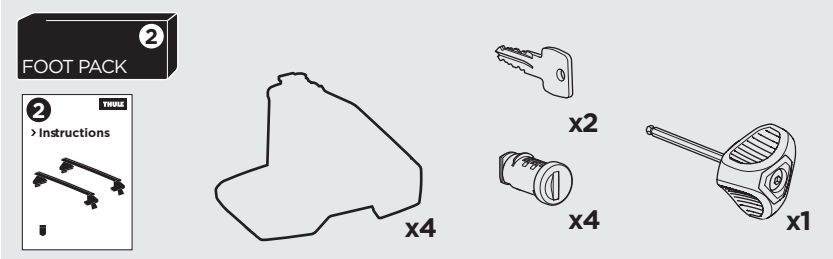

1

Kit 5116

LAND ROVER Range Rover Sport, 5-dr SUV, 04-09, 10-13

ISO 11154-E

THULE WingBar Evo	THULE WingBar Edge	THULE WingBar	THULE SquareBar	Evo X (scale)	Edge X (scale)
LAND ROVER Range Rover Sport, 5-dr SUV, 04-09, 10-13				57	A
THULE ProBar	THULE SlideBar				X (mm/inch)
LAND ROVER Range Rover Sport, 5-dr SUV, 04-09, 10-13				1221 mm / 48 1/8"	

THULE WingBar Evo	THULE WingBar Edge	THULE WingBar	THULE SquareBar	Evo Y (scale)	Edge Y (scale)
LAND ROVER Range Rover Sport, 5-dr SUV, 04-09, 10-13				56,5	B
THULE ProBar	THULE SlideBar				Y (mm/inch)
LAND ROVER Range Rover Sport, 5-dr SUV, 04-09, 10-13				1216 mm / 47 7/8"	

	W (mm/inch)	Z (mm/inch)
LAND ROVER Range Rover Sport, 5-dr SUV, 04-09, 10-13	700 mm / 27 1/2"	320 mm / 12 5/8"