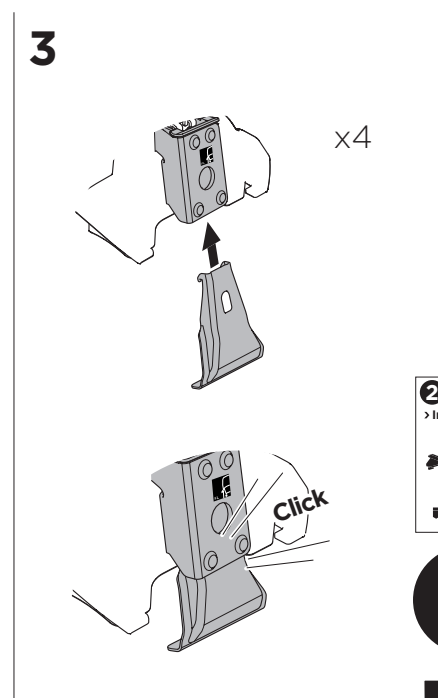

1

Kit 5116

LAND ROVER Range Rover Sport, 5-dr SUV, 04-09, 10-13

ISO 11154-E

THULE WingBar Evo	THULE WingBar Edge	THULE WingBar	THULE SquareBar	Evo X (scale)	Edge X (scale)
LAND ROVER Range Rover Sport, 5-dr SUV, 04-09, 10-13				57	A
THULE ProBar	THULE SlideBar				X (mm/inch)
LAND ROVER Range Rover Sport, 5-dr SUV, 04-09, 10-13				1221 mm / 48 1/8"	

THULE WingBar Evo	THULE WingBar Edge	THULE WingBar	THULE SquareBar	Evo Y (scale)	Edge Y (scale)
LAND ROVER Range Rover Sport, 5-dr SUV, 04-09, 10-13				56,5	B
THULE ProBar	THULE SlideBar				Y (mm/inch)
LAND ROVER Range Rover Sport, 5-dr SUV, 04-09, 10-13				1216 mm / 47 7/8"	

	W (mm/inch)	Z (mm/inch)
LAND ROVER Range Rover Sport, 5-dr SUV, 04-09, 10-13	700 mm / 27 1/2"	320 mm / 12 5/8"