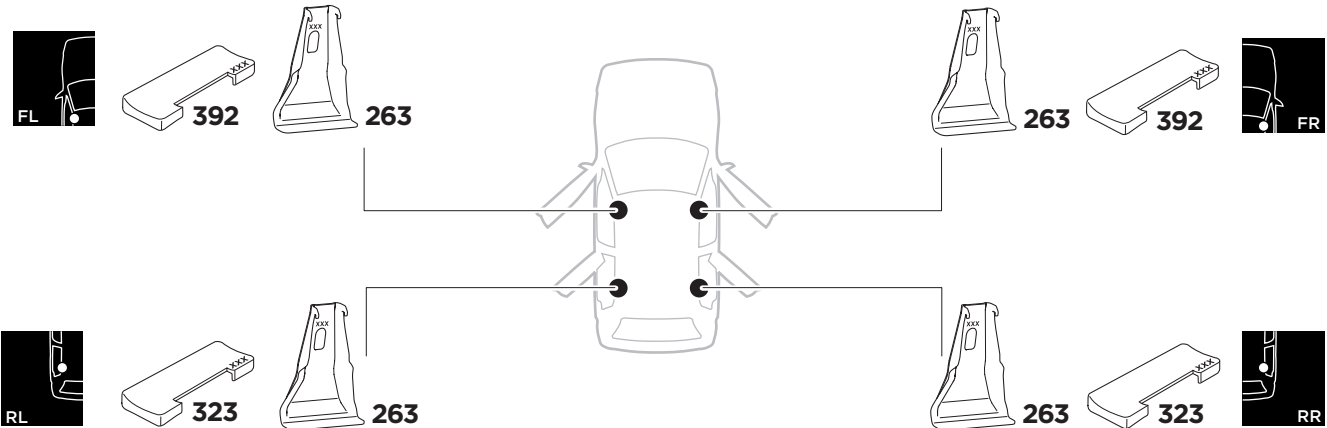

1

Kit 5116

LAND ROVER Range Rover Sport, 5-dr SUV, 04-09, 10-13

ISO 11154-E

THULE WingBar Evo	THULE WingBar Edge	THULE WingBar	THULE SquareBar	Evo X (scale)	Edge X (scale)
LAND ROVER Range Rover Sport, 5-dr SUV, 04-09, 10-13				57	A
THULE ProBar	THULE SlideBar				X (mm/inch)
LAND ROVER Range Rover Sport, 5-dr SUV, 04-09, 10-13				1221 mm / 48 1/8"	

THULE WingBar Evo	THULE WingBar Edge	THULE WingBar	THULE SquareBar	Evo Y (scale)	Edge Y (scale)
LAND ROVER Range Rover Sport, 5-dr SUV, 04-09, 10-13				56,5	B
THULE ProBar	THULE SlideBar				Y (mm/inch)
LAND ROVER Range Rover Sport, 5-dr SUV, 04-09, 10-13				1216 mm / 47 7/8"	

	W (mm/inch)	Z (mm/inch)
LAND ROVER Range Rover Sport, 5-dr SUV, 04-09, 10-13	700 mm / 27 1/2"	320 mm / 12 5/8"